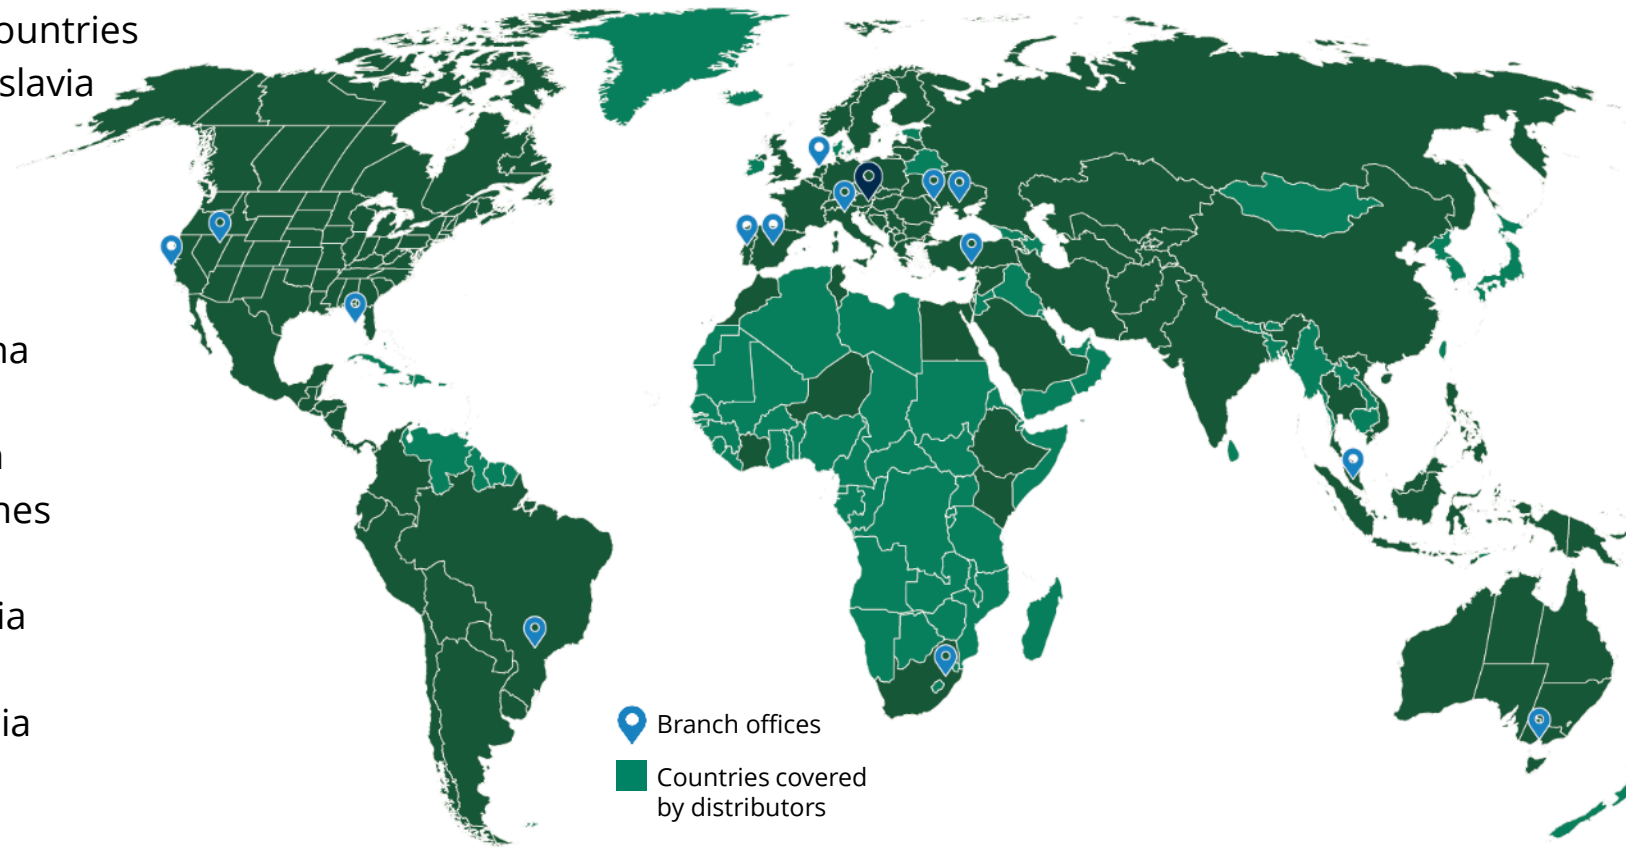

T U R N I N G I N F O R M A T I O N I N T O P R O F I T S .

INTER-REGIONAL SMART AGRICULTURE FORUM

Khartoum, Republic of Sudan

35 years - Pessl Instruments: Experienced, Global, Successful!

REPRESENTATIONS DEALERS & AFTER-SALES SERVICE POINTS:

- All EU Countries
- Ex-Yugoslavia
- Egypt
- Iran
- India
- Israel
- Argentina
- Iran
- Vietnam
- Philippines
- Peru
- Colombia
- Bolivia
- Indonesia
- Niger
- Kenia
- Russia

HEADQUARTERS: Weiz, Austria

AFFILIATES & DISTRIBUTORS

- METOS® ANZ
- METOS® BRASIL
- METOS® FRANCE
- METOS® IBERIA
- METOS® ITALY
- METOS® LATAM
- METOS® MOLDOVA
- METOS® MX
- METOS® POLSKA
- METOS® SOUTH AFRICA
- METOS® SOUTH-EAST ASIA
- METOS® TURKEY
- METOS® UKRAINE
- METOS® USA
- AQUAGRI (Portugal)
- AGRI PRECISION (Morocco)