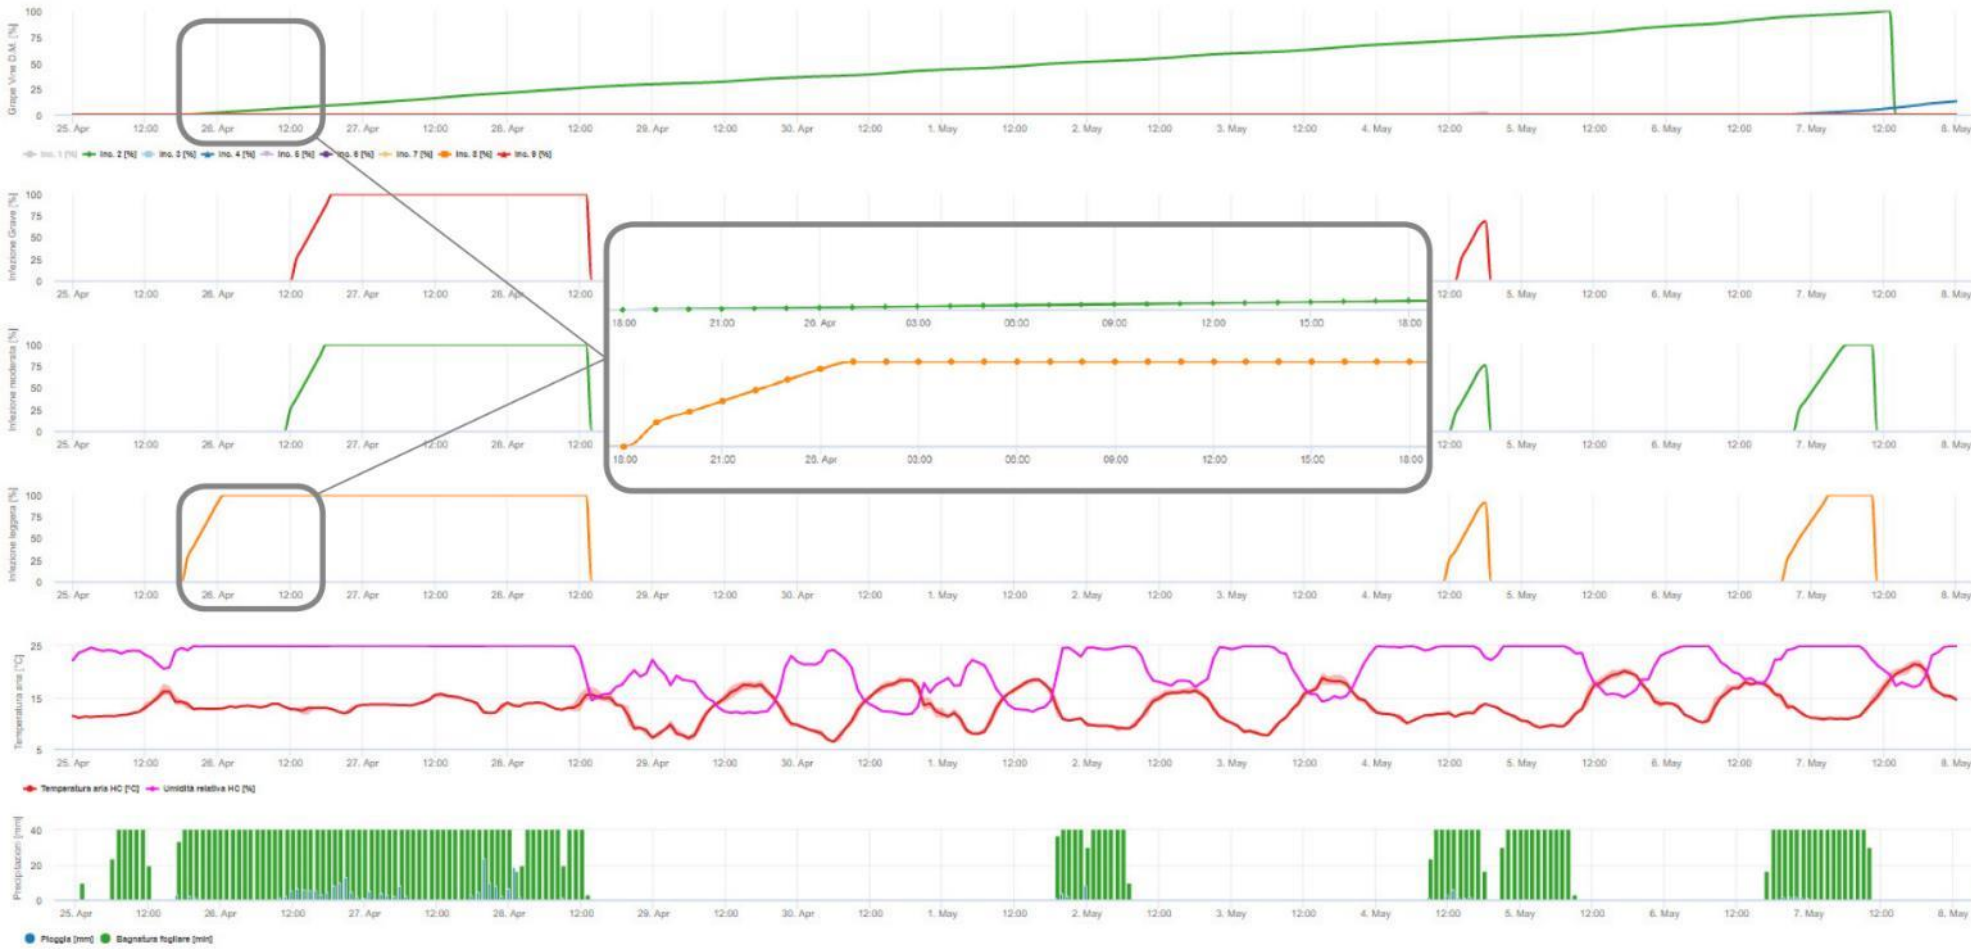

iMETOS®
WAN

Holistic Solutions for Smart Agriculture

Pest Instruments Decision Support Software Solutions

- In field Monitoring (Weather)
- Site Specific Weather Forecasts
- Disease Forecast Modelling
- Crop Monitor
- Insect Monitor
- Soil Moisture Monitor
- Soil Analyses
- Fertility Monitor
- Storage / Tank Monitoring
- GPS Work Tracking on machines

Active Alert/Automation

- Accident Warning System
- Theft
- Frost warning systems
- Automation in Irrigation

FieldClimate Mobile App

FieldClimate

iMETOS®

Weather data

Soil Moisture

iMETOS® 3.3 is a durable and flexible data logger for all climatic conditions, powered by rechargeable batteries and a solar panel. The data logger has a built-in UMTS/ CDMA modem for direct communication with the FieldClimate platform, and can handle up to 600 sensors through the intelligent sensor bus system. The system is extremely reliable due to a non-volatile internal memory and can store more than 8 MB of logged data (cca. 2 years).

Decision Support Systems (DSS)

iMETOS 3.3

Automatic Insect Monitoring

iMETOS iSCOUT

Potential pests found: 19
New detections: 3

● moth (19) ● fly (0) ● beetle (0) ● true bug (0)

Crop Growth and Yield with AI