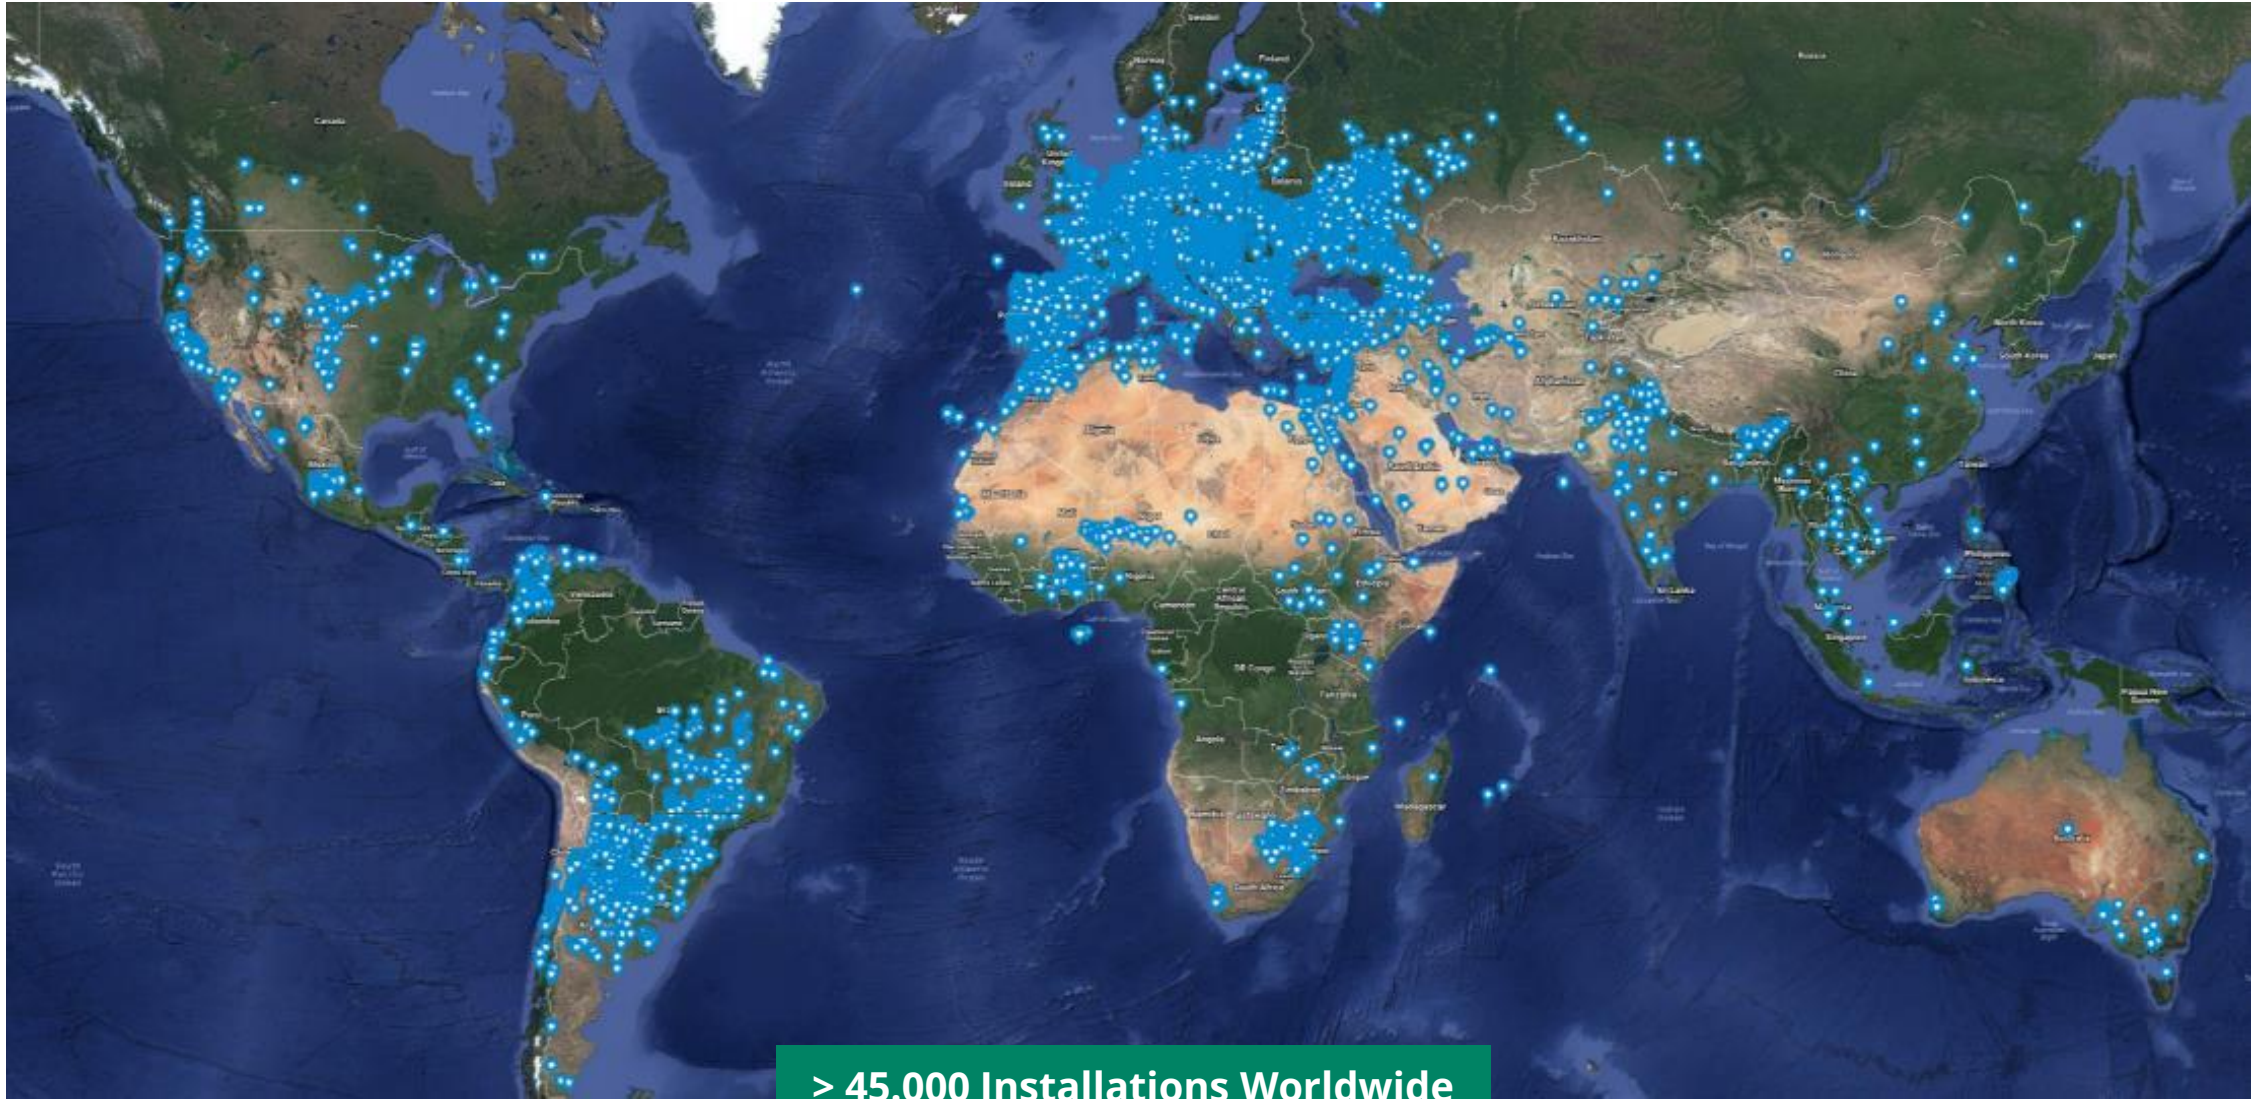

- All EU Countries
- Ex-Yugoslavia
- Egypt
- Iran
- India
- Israel
- Argentina
- Iran
- Vietnam
- Philippines
- Peru
- Colombia
- Bolivia
- Indonesia
- Niger
- Kenia
- Russia

HEADQUARTERS: Weiz, Austria

AFFILIATES & DISTRIBUTORS

- METOS® ANZ
- METOS® BRASIL
- METOS® FRANCE
- METOS® IBERIA
- METOS® ITALY
- METOS® LATAM
- METOS® MOLDOVA
- METOS® MX
- METOS® POLSKA
- METOS® SOUTH AFRICA
- METOS® SOUTH-EAST ASIA
- METOS® TURKEY
- METOS® UKRAINE
- METOS® USA
- AQUAGRI (Portugal)
- AGRI PRECISION (Morocco)

> **45.000 stations**
up & running

> **250.000 sensors**
connected

> **85 countries**
installed

> **180 people**
employed

Worldwide Installations

> 45,000 Installations Worldwide

Pessl Instruments Over Time

1988

USA 1995

New Factory 1995

Canada 1990

Germany 2005

Company Expansion 2015

From the Product to Interconnection with IOT

Value proposition: real insights for farmers