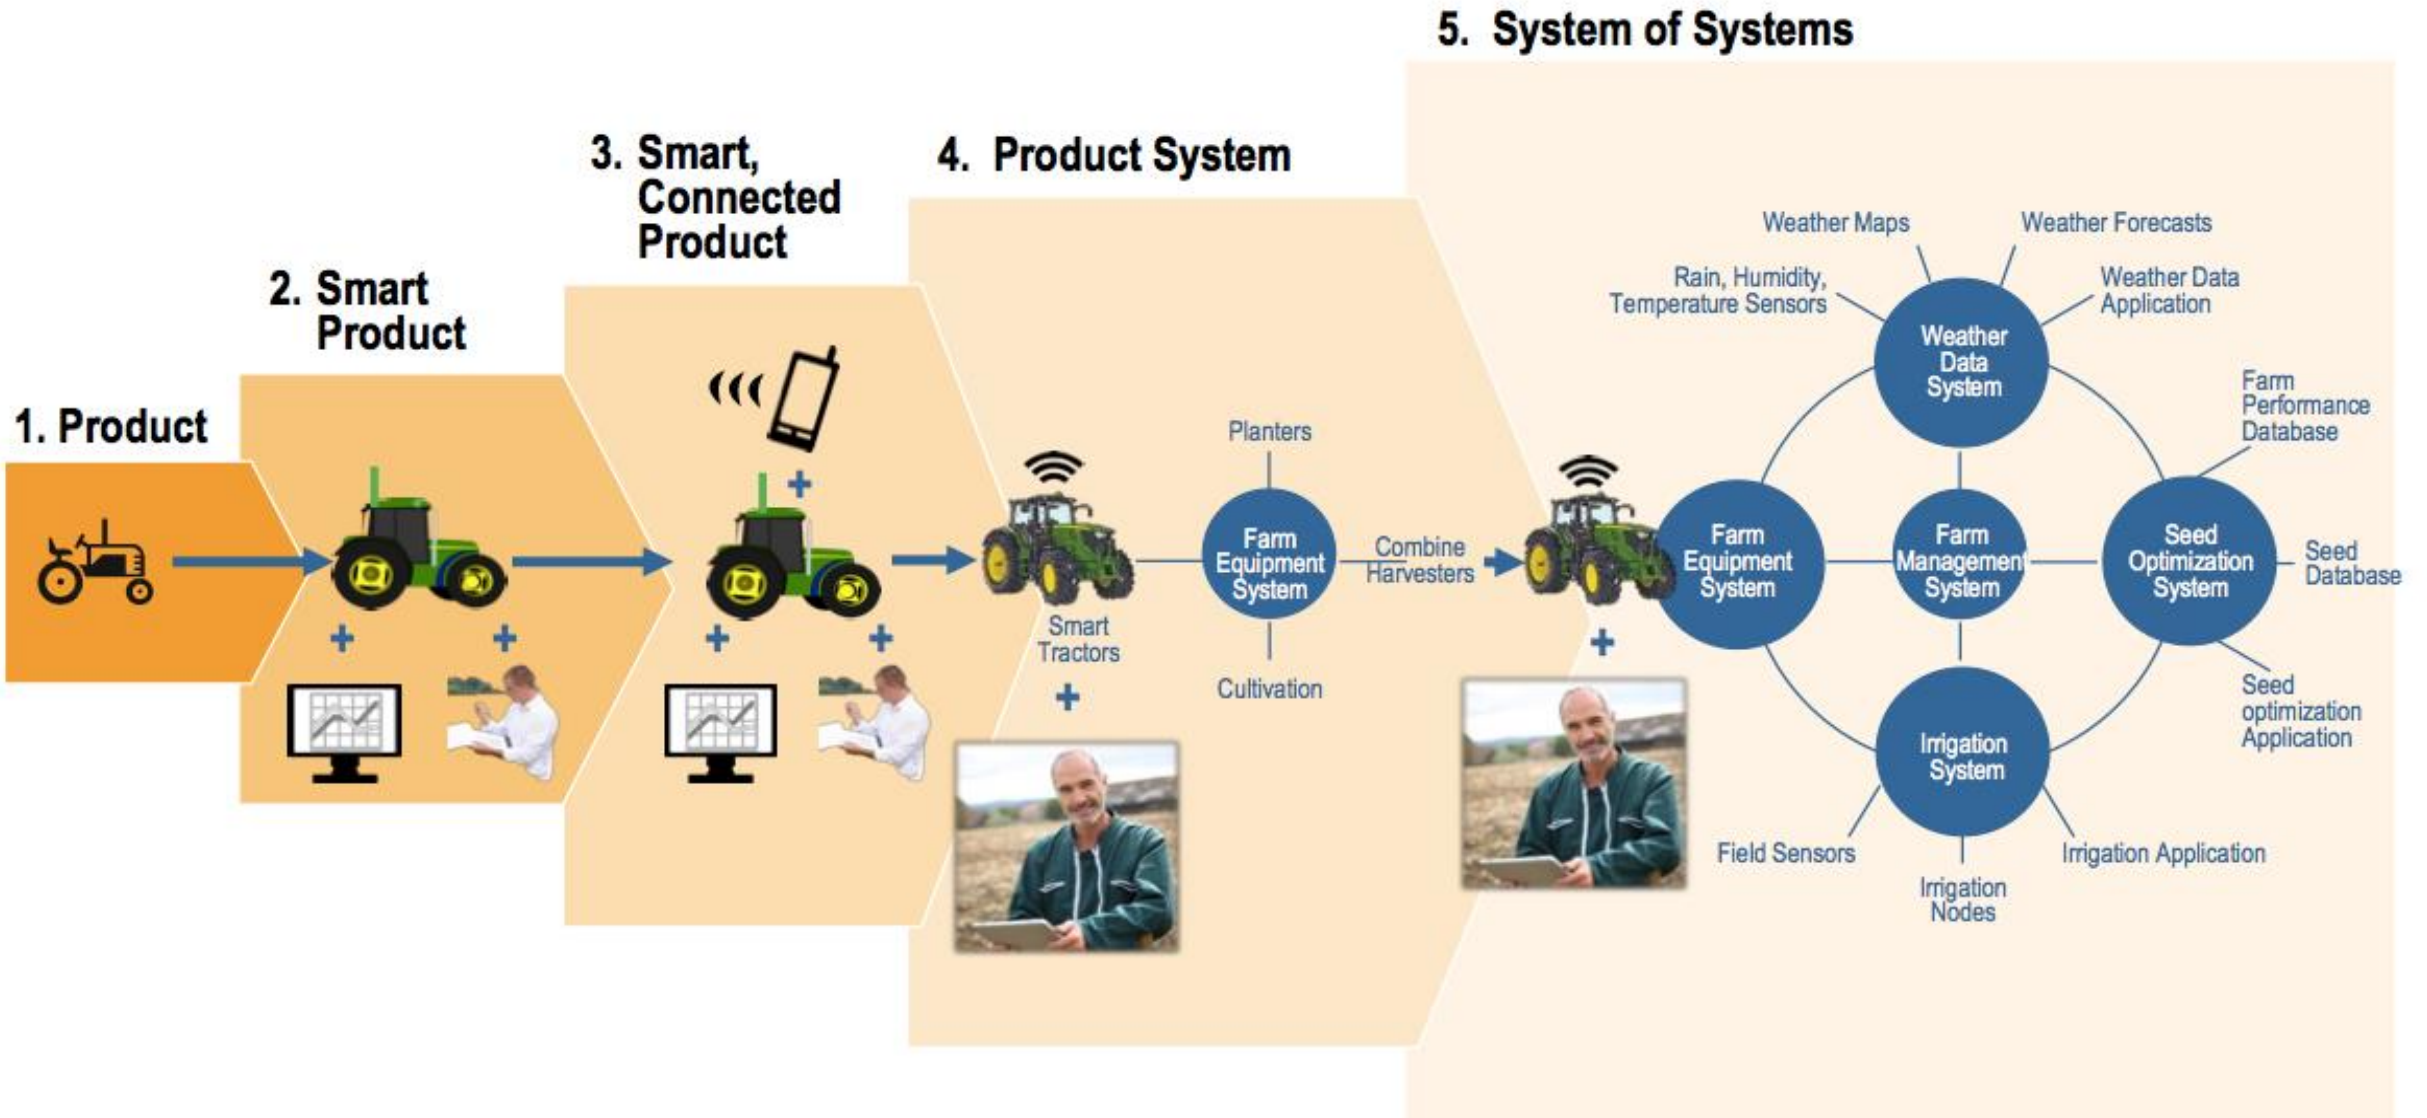

1988

USA 1995

New Factory 1995

Canada 1990

Germany 2005

Company Expansion 2015

From the Product to Interconnection with IOT

Value proposition: real insights for farmers

Proper
Time of
planting

Optimal
Water
Balance
Planning

Timely
Fertilizer
Application

The best
Harvest
Time

Sustainable Agriculture

- ✓ Optimal Resources
- ✓ High Yield
- ✓ Premium Quality
- ✓ Food Safety
- ✓ Environment Friendly

Optimal Crop
Health
Management
Schedule

Perfect
Storage
Monitoring

What is required? Connectivity in the fields!

FieldClimate

IoT APPLICATION ENABLEMENT

CONNECTIVITY

WIRED

(interface needed: WiFi, LoRa, Bluetooth, ...)

iMETOS®
WAN

Holistic Solutions for Smart Agriculture

Pest Instruments Decision Support Software Solutions

- In field Monitoring (Weather)
- Site Specific Weather Forecasts
- Disease Forecast Modelling
- Crop Monitor
- Insect Monitor
- Soil Moisture Monitor
- Soil Analyses
- Fertility Monitor
- Storage / Tank Monitoring
- GPS Work Tracking on machines