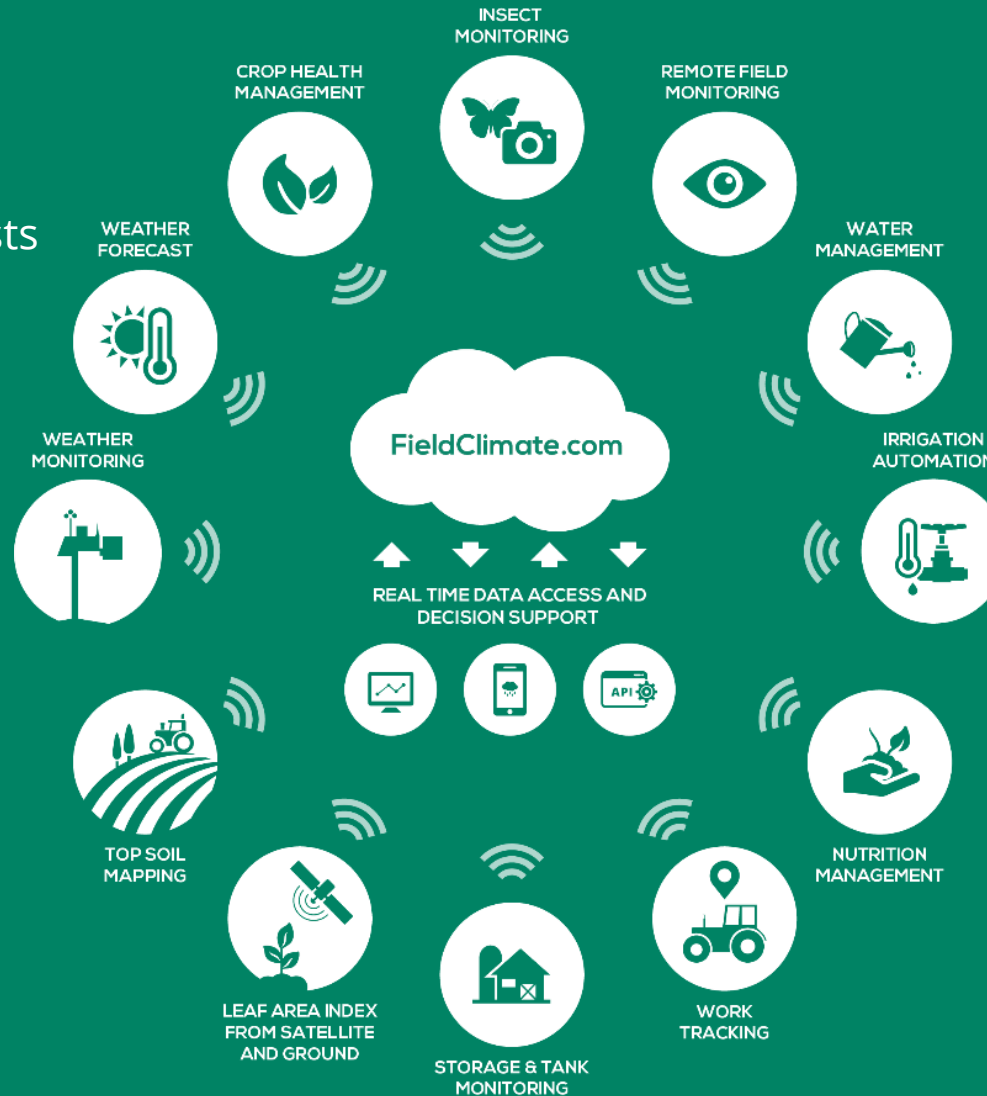

iMETOS®
WAN

Holistic Solutions for Smart Agriculture

Pest Instruments Decision Support Software Solutions

- In field Monitoring (Weather)
- Site Specific Weather Forecasts
- Disease Forecast Modelling
- Crop Monitor
- Insect Monitor
- Soil Moisture Monitor
- Soil Analyses
- Fertility Monitor
- Storage / Tank Monitoring
- GPS Work Tracking on machines

Active Alert/Automation

- Accident Warning System
- Theft
- Frost warning systems
- Automation in Irrigation

FieldClimate Mobile App

FieldClimate

iMETOS®

Weather data

Soil Moisture

iMETOS® 3.3 is a durable and flexible data logger for all climatic conditions, powered by rechargeable batteries and a solar panel. The data logger has a built-in UMTS/ CDMA modem for direct communication with the FieldClimate platform, and can handle up to 600 sensors through the intelligent sensor bus system. The system is extremely reliable due to a non-volatile internal memory and can store more than 8 MB of logged data (cca. 2 years).